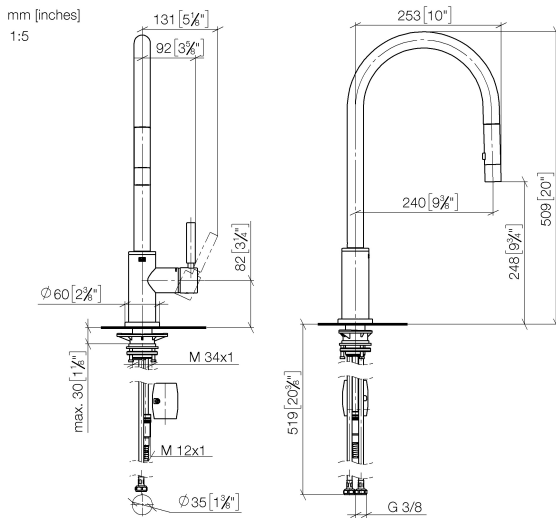

33 870 888

- 240mm projection
- pivotable spout 360°
- Optional swivel limiter available with swivel limiter set 12 823 970 90
- laminar and spray flow
- 1800 mm metal shower hose
- sprayface with anti-scaling system
- max. flow 10.4 l/min at 3 bar flow pressure
- lead-free
- This product can help a building meet the requirements of Green Building Rating Systems, e.g. LEED®, BREEAM®, DGNB

Recommended miscellaneous

Swivel limitation set -

12 823 970 90

Recommended miscellaneous

Strainer waste with control handle - Chrome 10 710 970-00

Recommended miscellaneous

Dispenser with rosette - Chrome 82 444 970-00

33 870 888

Flow rate chart

Certificates

LGA_38636.

Belgaqua_24-005-
27_3.

33 870 888

Spare parts list

No.	Item Number	Name	Quantity used	Delivery time
1	90 12 11 148 00-00	shower	1	10
2	04 30 02 120 00-00	hose	1	10
3	90 28 22 304 00-00	spout	1	10
4	09 28 10 160 90	ring	2	2
5	09 18 40 186 90	sleeve	1	2
6	90 15 05 064 05 90	cartridge	1	2
7	09 14 10 190 90	seal	1	2
8	09 28 30 030-00	cover	1	10
9	90 20 66 027 00-00	handle	1	10
10	09 14 10 036 90	seal	1	2
11	90 27 22 047 00-00	rosette	1	-
Spare part can no longer be ordered, please order the replacement item				
12	09 14 10 050 90	seal	1	2
13	04 30 11 040 00 90	fixing set	1	2
14	09 20 93 056 90	insert	1	2
15	04 30 04 101 00 90	hose	2	2
16	04 28 20 067 00 90	pipe	1	2
17	90 24 03 253 00 90	adaptor	1	2
18	04 21 50 010 00 90	accessories	1	2