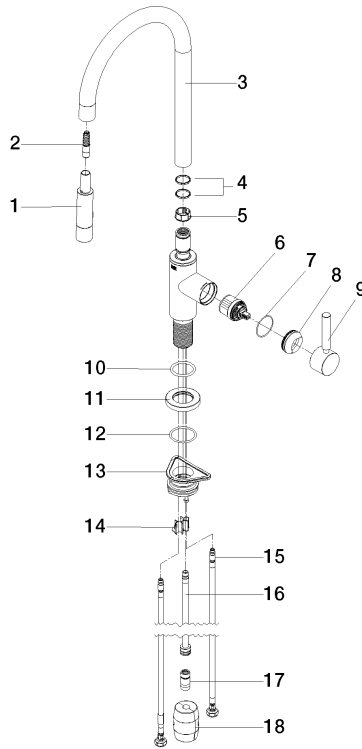

33 870 888

- 240mm projection
- pivotable spout 360°
- Optional swivel limiter available with swivel limiter set 12 823 970 90
- laminar and spray flow
- 1800 mm metal shower hose
- sprayface with anti-scaling system
- max. flow 10.4 l/min at 3 bar flow pressure
- lead-free
- This product can help a building meet the requirements of Green Building Rating Systems, e.g. LEED®, BREEAM®, DGNB

Recommended miscellaneous

Swivel limitation set -

12 823 970 90

Recommended miscellaneous

Strainer waste with control handle - Chrome 10 710 970-00

Recommended miscellaneous

Dispenser with rosette - Chrome 82 444 970-00

33 870 888

Flow rate chart

Certificates

LGA_38636.

Belgaqua_24-005-
27_3.

33 870 888

Spare parts list

No.	Item Number	Name	Quantity used	Delivery time
1	90 12 11 148 00-00	shower	1	10
2	04 30 02 120 00-00	hose	1	10
3	90 28 22 304 00-00	spout	1	10
4	09 28 10 160 90	ring	2	2
5	09 18 40 186 90	sleeve	1	2
6	90 15 05 064 05 90	cartridge	1	2
7	09 14 10 190 90	seal	1	2
8	09 28 30 030-00	cover	1	10
9	90 20 66 027 00-00	handle	1	10
10	09 14 10 036 90	seal	1	2
11	90 27 22 047 00-00	rosette	1	-
Spare part can no longer be ordered, please order the replacement item				
12	09 14 10 050 90	seal	1	2
13	04 30 11 040 00 90	fixing set	1	2
14	09 20 93 056 90	insert	1	2
15	04 30 04 101 00 90	hose	2	2
16	04 28 20 067 00 90	pipe	1	2
17	90 24 03 253 00 90	adaptor	1	2
18	04 21 50 010 00 90	accessories	1	2